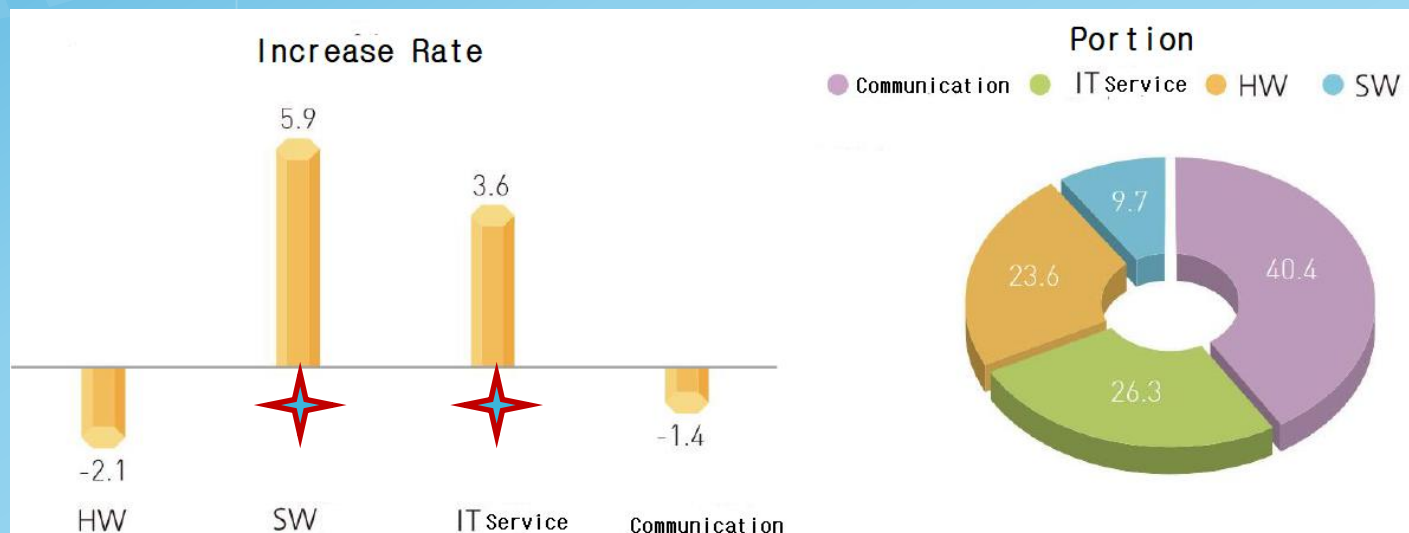

Worldwide ICT Market

Gartner 2017

Billion $