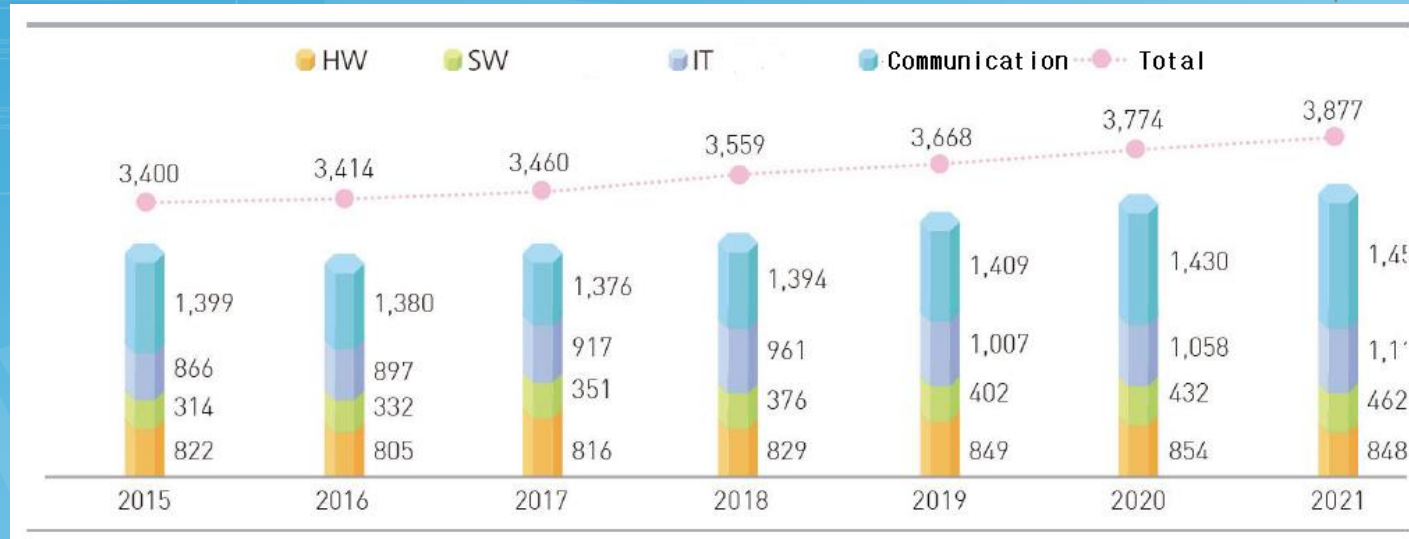

Worldwide ICT Market

Gartner 2017

Billion $